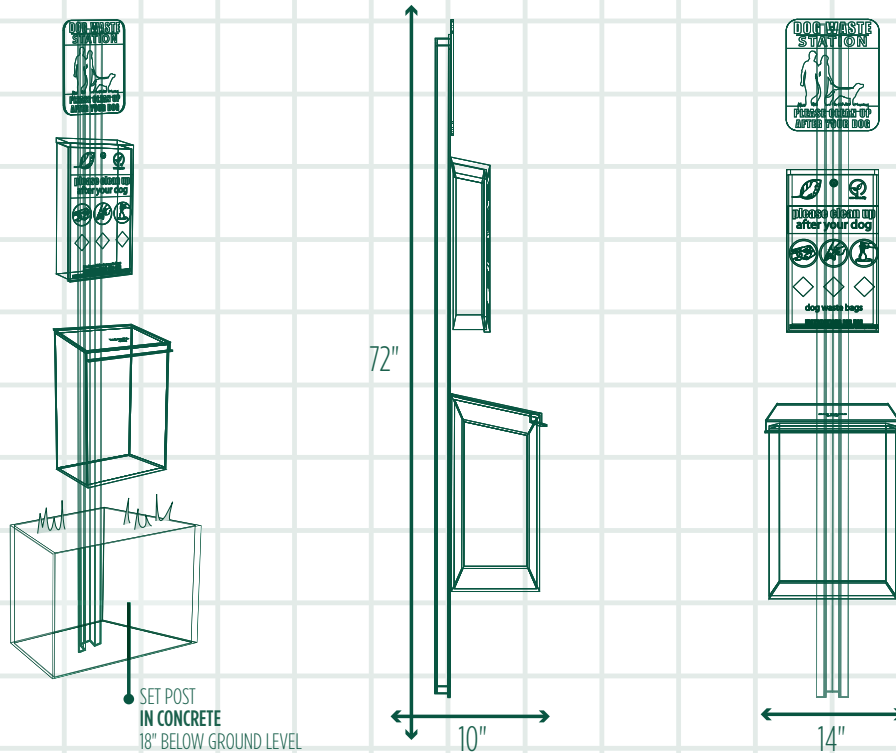

# PRODUCT DIMENSIONS

## DOG WASTE STATION

DIMENSIONS: 14"W X 72"L X 10"D • WEIGHT: 42LBS • ANGLED TOPS: 22°